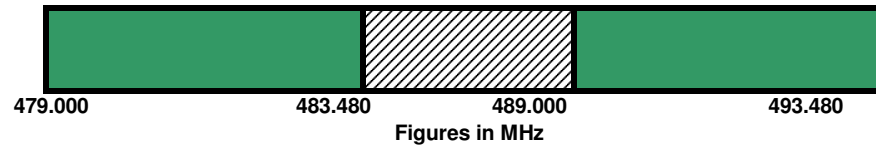

FREQUENCY ALLOCATION FOR 479 MHz BAND (WLL)

OPERATOR	NTR-I	HTR	ITR	RTR	NTR-II	GTR	FTR	LTR	CTR	MTR	STR-V	WTR	KTR	STR-I
M/s Worldcall														
M/s Great Bear														

Legend:

-  479.0 - 483.480 / 489.0 - 493.480 MHz
-  479 MHz Band
-  Tx / Rx Separation